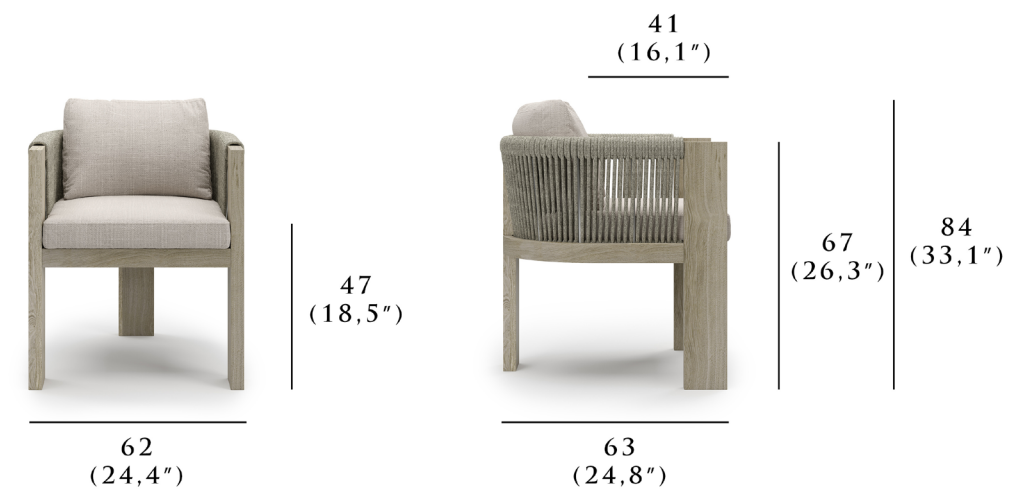

### DIMENSIONS

Height:	84 cm   33.1"
Width:	62 cm   24.4"
Depth:	63 cm   24.8"
Seat Height:	47 cm   18.5"
Seat Depth:	41 cm   16.1"
Armrest Height:	67 cm   26.3"
Weight:	20 kg   44.09 lbs

BLEND OF NATURAL TEXTURES REFLECTED IN MODERN DESIGN LINES