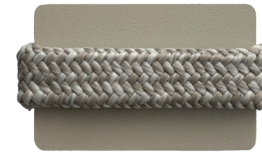

PRODUCT CODE

MIU-13-AL03-RC03-LUM254 - Bisque
MIU-13-AL02-RC02-LUM255 - Nightfall

PRODUCT DETAILS

Produced from rope and powder coated aluminum suitable for outdoor conditions.

DIMENSIONS

Height: 80 cm | 31.4"
Width: 59 cm | 23.2"
Depth: 55 cm | 21.6"
Seat Height: 42 cm | 16.5"
Seat Depth: 61,5 cm | 24.22"
Armrest Height: 67 cm | 26.3"
Weight: 8 kg | 17.6 lbs

59
(23,2")

42
(16,5")

55
(21,6")

61,5
(24,22")

67
(26,3")

80
(31,4")

STANDS OUT FOR ITS VERSATILITY AND AESTHETIC APPEAL

STRUCTURE

ALUMINUM NIGHTFALL

ALUMINUM BISQUE

FABRIC OPTIONS

LUM254

LUM255

LUM492

LUM512

LUM602