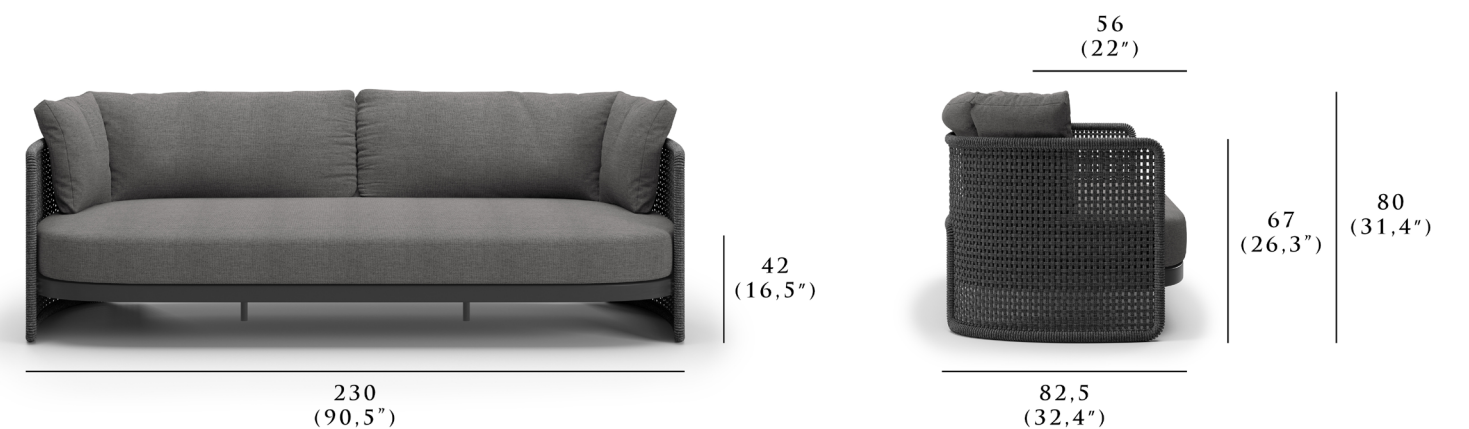

PRODUCT CODE

MIU-03-AL03-RC03-LUM254 - Bisque
MIU-03-AL02-RC02-LUM255 - Nightfall

PRODUCT DETAILS

Produced from rope and powder coated aluminum suitable for outdoor conditions.

DIMENSIONS

Height:	80 cm 31.5"
Width:	230 cm 90.5"
Depth:	82,5 cm 34.4"
Seat Height:	42 cm 16.5"
Seat Depth:	61,5 cm 24.2"
Armrest Height:	67 cm 26.3"
Weight:	76 kg 167.55 lbs