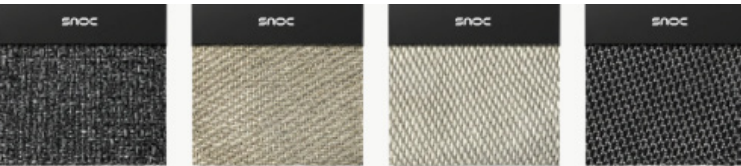

Available in two color variations, Bisque features natural tones that suit open spaces, while Nightfall offers a darker option that creates a more sophisticated atmosphere. Emphasizing both aesthetics and versatility, the Miura Collection presents a bespoke range designed to enhance outdoor areas with comfort and an impressive visual presence.

PRODUCT CODE

MIU-03-AL03-RC03-LUM254 - Bisque
MIU-03-AL02-RC02-LUM255 - Nightfall

PRODUCT DETAILS

Produced from rope and powder coated aluminum suitable for outdoor conditions.

DIMENSIONS

Height:	80 cm 31.5"
Width:	230 cm 90.5"
Depth:	82,5 cm 34.4"
Seat Height:	42 cm 16.5"
Seat Depth:	61,5 cm 24.2"
Armrest Height:	67 cm 26.3"
Weight:	76 kg 167.55 lbs

STANDS OUT FOR ITS VERSATILITY AND AESTHETIC APPEAL

STRUCTURE

ALUMINUM NIGHTFALL

ALUMINUM BISQUE

FABRIC OPTIONS

LUM254 LUM255 LUM492 LUM512 LUM602

LUM701 LUM711 LUM801 LUM802

MAINTENANCE