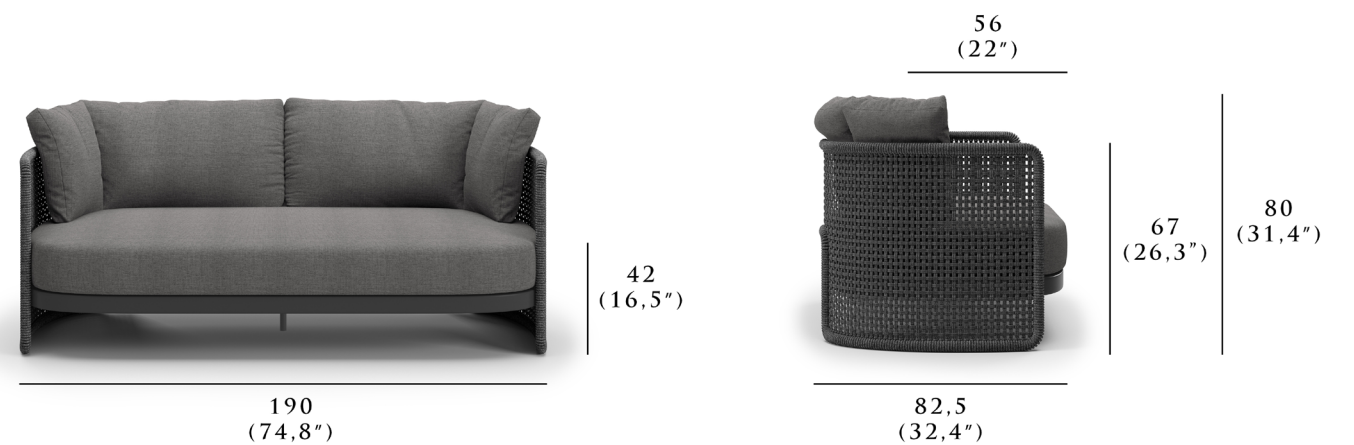

PRODUCT CODE

MIU-02-AL03-RC03-LUM254 - Bisque
 MIU-02-AL02-RC02-LUM255 - Nightfall

PRODUCT DETAILS

Produced from rope and powder coated aluminum suitable for outdoor conditions.

DIMENSIONS

Height: 80 cm | 31.5"
 Width: 190 cm | 74.8"
 Depth: 82,5 cm | 34.4"
 Seat Height: 42 cm | 16.5"
 Seat Depth: 61,5 cm | 24.2"
 Armrest Height: 67 cm | 26.3"
 Weight: 33 kg | 72.75 lbs