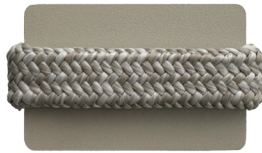

PRODUCT CODE

MIU-02-AL03-RC03-LUM254 - Bisque
 MIU-02-AL02-RC02-LUM255 - Nightfall

PRODUCT DETAILS

Produced from rope and powder coated aluminum suitable for outdoor conditions.

DIMENSIONS

Height: 80 cm | 31.5"
 Width: 190 cm | 74.8"
 Depth: 82,5 cm | 34.4"
 Seat Height: 42 cm | 16.5"
 Seat Depth: 61,5 cm | 24.2"
 Armrest Height: 67 cm | 26.3"
 Weight: 33 kg | 72.75 lbs

STANDS OUT FOR ITS VERSATILITY AND AESTHETIC APPEAL

STRUCTURE

ALUMINUM NIGHTFALL

ALUMINUM BISQUE

FABRIC OPTIONS

LUM254 LUM255 LUM492 LUM512 LUM602

LUM701 LUM711 LUM801 LUM802

MAINTENANCE