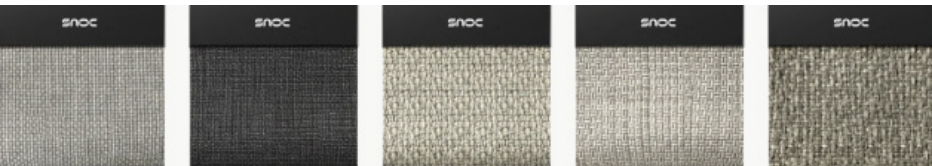

Available in two color variations, Bisque features natural tones that suit open spaces, while Nightfall offers a darker option that creates a more sophisticated atmosphere. Emphasizing both aesthetics and versatility, the Miura Collection presents a bespoke range designed to enhance outdoor areas with comfort and an impressive visual presence.

PRODUCT CODE

MIU-02-AL03-RC03-LUM254 - Bisque
 MIU-02-AL02-RC02-LUM255 - Nightfall

PRODUCT DETAILS

Produced from rope and powder coated aluminum suitable for outdoor conditions.

DIMENSIONS

Height: 80 cm | 31.5"
 Width: 190 cm | 74.8"
 Depth: 82,5 cm | 34.4"
 Seat Height: 42 cm | 16.5"
 Seat Depth: 61,5 cm | 24.2"
 Armrest Height: 67 cm | 26.3"
 Weight: 33 kg | 72.75 lbs

STANDS OUT FOR ITS VERSATILITY AND AESTHETIC APPEAL

STRUCTURE

ALUMINUM NIGHTFALL

ALUMINUM BISQUE

FABRIC OPTIONS

LUM254 LUM255 LUM492 LUM512 LUM602

LUM701 LUM711 LUM801 LUM802

MAINTENANCE