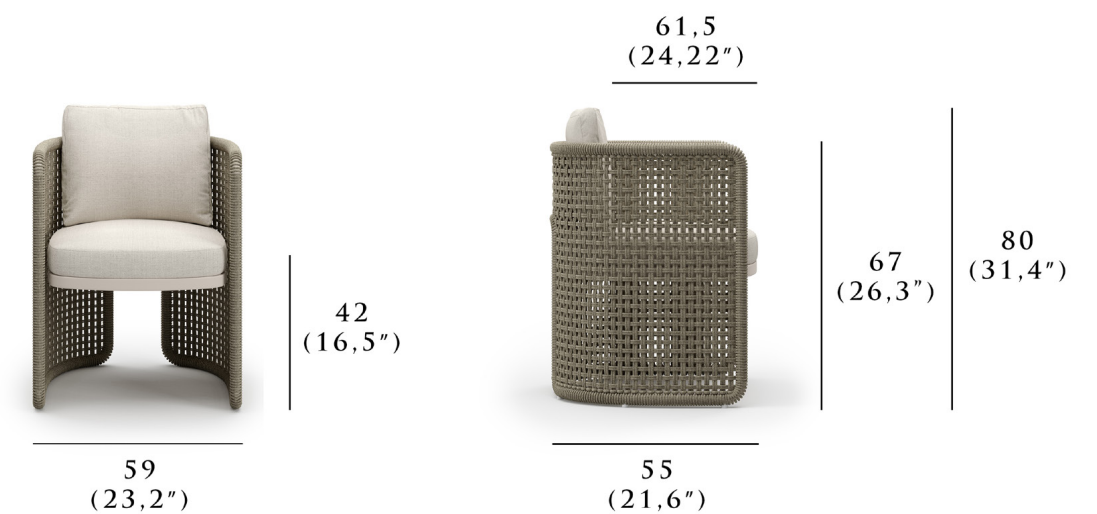

### DIMENSIONS

Height: 80 cm | 31.4"  
 Width: 59 cm | 23.2"  
 Depth: 55 cm | 21.6"  
 Seat Height: 42 cm | 16.5"  
 Seat Depth: 61,5 cm | 24.22"  
 Armrest Height: 67 cm | 26.3"  
 Weight: 8 kg | 17.6 lbs