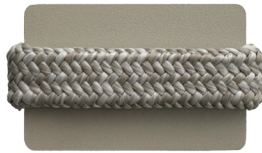

STANDS OUT FOR ITS VERSATILITY AND AESTHETIC APPEAL

STRUCTURE

ALUMINUM NIGHTFALL

ALUMINUM BISQUE

FABRIC OPTIONS

LUM254 LUM255 LUM492 LUM512 LUM602

LUM701 LUM711 LUM801 LUM802

MAINTENANCE