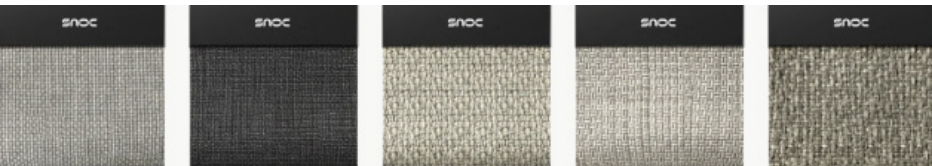

STANDS OUT FOR ITS VERSATILITY AND AESTHETIC APPEAL

STRUCTURE

ALUMINUM NIGHTFALL

ALUMINUM BISQUE

FABRIC OPTIONS

LUM254 LUM255 LUM492 LUM512 LUM602

LUM701 LUM711 LUM801 LUM802

MAINTENANCE