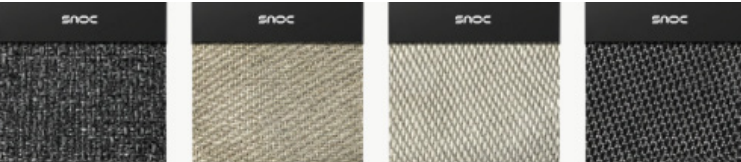

STANDS OUT FOR ITS VERSATILITY AND AESTHETIC APPEAL

STRUCTURE

ALUMINUM NIGHTFALL

ALUMINUM BISQUE

FABRIC OPTIONS

LUM254 LUM255 LUM492 LUM512 LUM602

LUM701 LUM711 LUM801 LUM802

MAINTENANCE