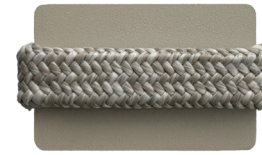

166
(65,3")

22,5
(8,8")

205,5
(80,9")

STANDS OUT FOR ITS VERSATILITY AND AESTHETIC APPEAL

STRUCTURE

ALUMINUM NIGHTFALL

ALUMINUM BISQUE

FABRIC OPTIONS