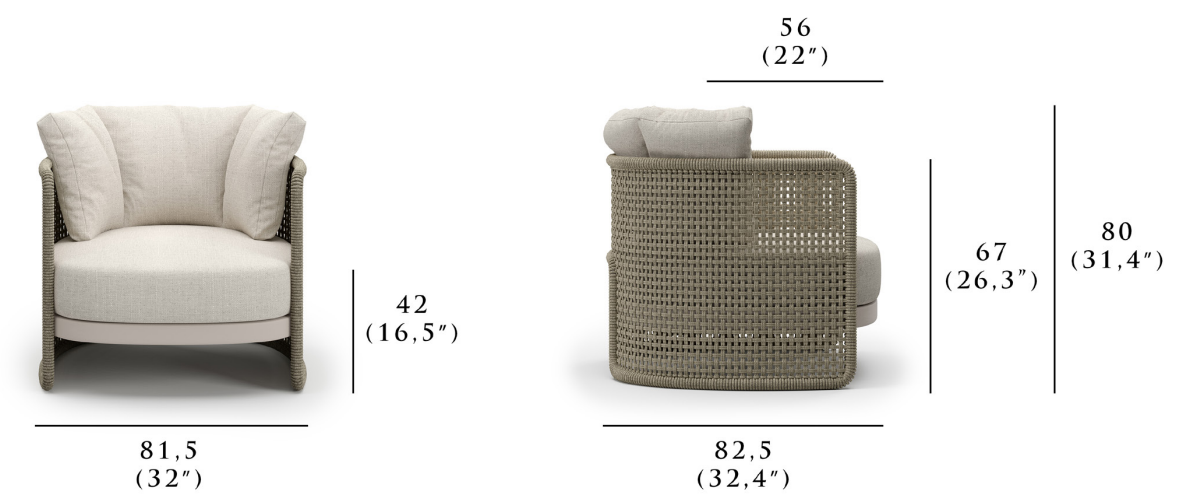

PRODUCT CODE

MIU-01-AL03-RC03-LUM254 - Bisque
MIU-01-AL02-RC02-LUM255 - Nightfall

PRODUCT DETAILS

Produced from rope and powder coated aluminum suitable for outdoor conditions.

DIMENSIONS

Height:	80 cm 31.5"
Width:	81,5 cm 32"
Depth:	82,5 cm 34.4"
Seat Height:	42 cm 16.5"
Seat Depth:	61,5 cm 24.2"
Armrest Height:	67 cm 26.3"
Weight:	14 kg 30.86 lbs