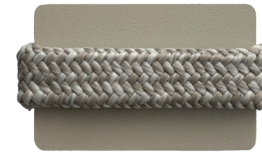

ALUMINUM BISQUE