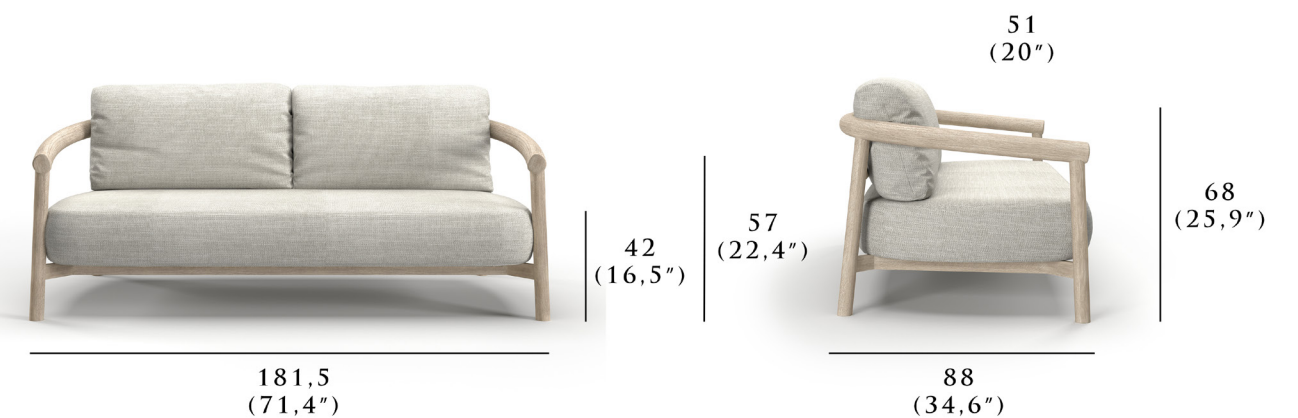

### DIMENSIONS

Height:	68 cm   68.9"
Width:	181,5 cm   71.4"
Depth:	85,5 cm   33.6"
Seat Height:	42 cm   16.5"
Seat Depth:	51 cm   20"
Backrest Height:	68 cm   25.9"
Weight:	42 kg   19.05 lbs

SIMPLE LINES, GEOMETRIC SHAPES, CREATING A STYLE THAT EVOKES ELEGANCE