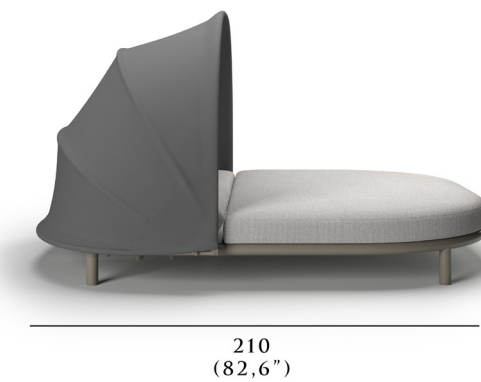

The collection includes an armchair, a 2-seater, a 3-seater, a coffee table, a sun lounger, a daybed, forming a complete outdoor family with a consistent material attitude. The dining set continues this expression through the same structured aluminium framework, maintaining visual harmony across all typologies. Rope textures and colors were developed specifically for Lorvain, enriching the collection with subtle tactile nuance.

Balancing strength with simplicity, Lorvain offers a cohesive identity that feels durable, composed, and quietly elevated.

PRODUCT CODE

LOR-18-AL01-LUM512 - Silver
LOR-18-AL02-LUM006 - Nightfall

DIMENSIONS

Height: 35 cm | 13.7"
Width: 185 cm | 72.8"
Depth: 210 cm | 82.6"
Weight: 120 kg | 264.55 lbs

PRODUCT DETAILS

Produced from powder coated aluminum suitable for outdoor conditions.

ROBUST CLARITY ARISES FROM DEFINED CONTOURS AND A PRESENCE SHAPED BY PURE COMPOSURE