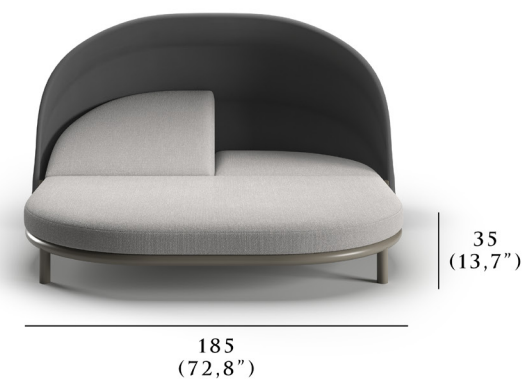

The collection includes an armchair, a 2-seater, a 3-seater, a coffee table, a sun lounger, a daybed, forming a complete outdoor family with a consistent material attitude. The dining set continues this expression through the same structured aluminium framework, maintaining visual harmony across all typologies. Rope textures and colors were developed specifically for Lorvain, enriching the collection with subtle tactile nuance.

Balancing strength with simplicity, Lorvain offers a cohesive identity that feels durable, composed, and quietly elevated.

PRODUCT CODE

LOR-18-AL01-LUM512 - Silver
LOR-18-AL02-LUM006 - Nightfall

DIMENSIONS

Height: 35 cm | 13.7"
Width: 185 cm | 72.8"
Depth: 210 cm | 82.6"
Weight: 120 kg | 264.55 lbs

PRODUCT DETAILS

Produced from powder coated aluminum suitable for outdoor conditions.

ROBUST CLARITY ARISES FROM DEFINED CONTOURS AND A PRESENCE SHAPED BY PURE COMPOSURE