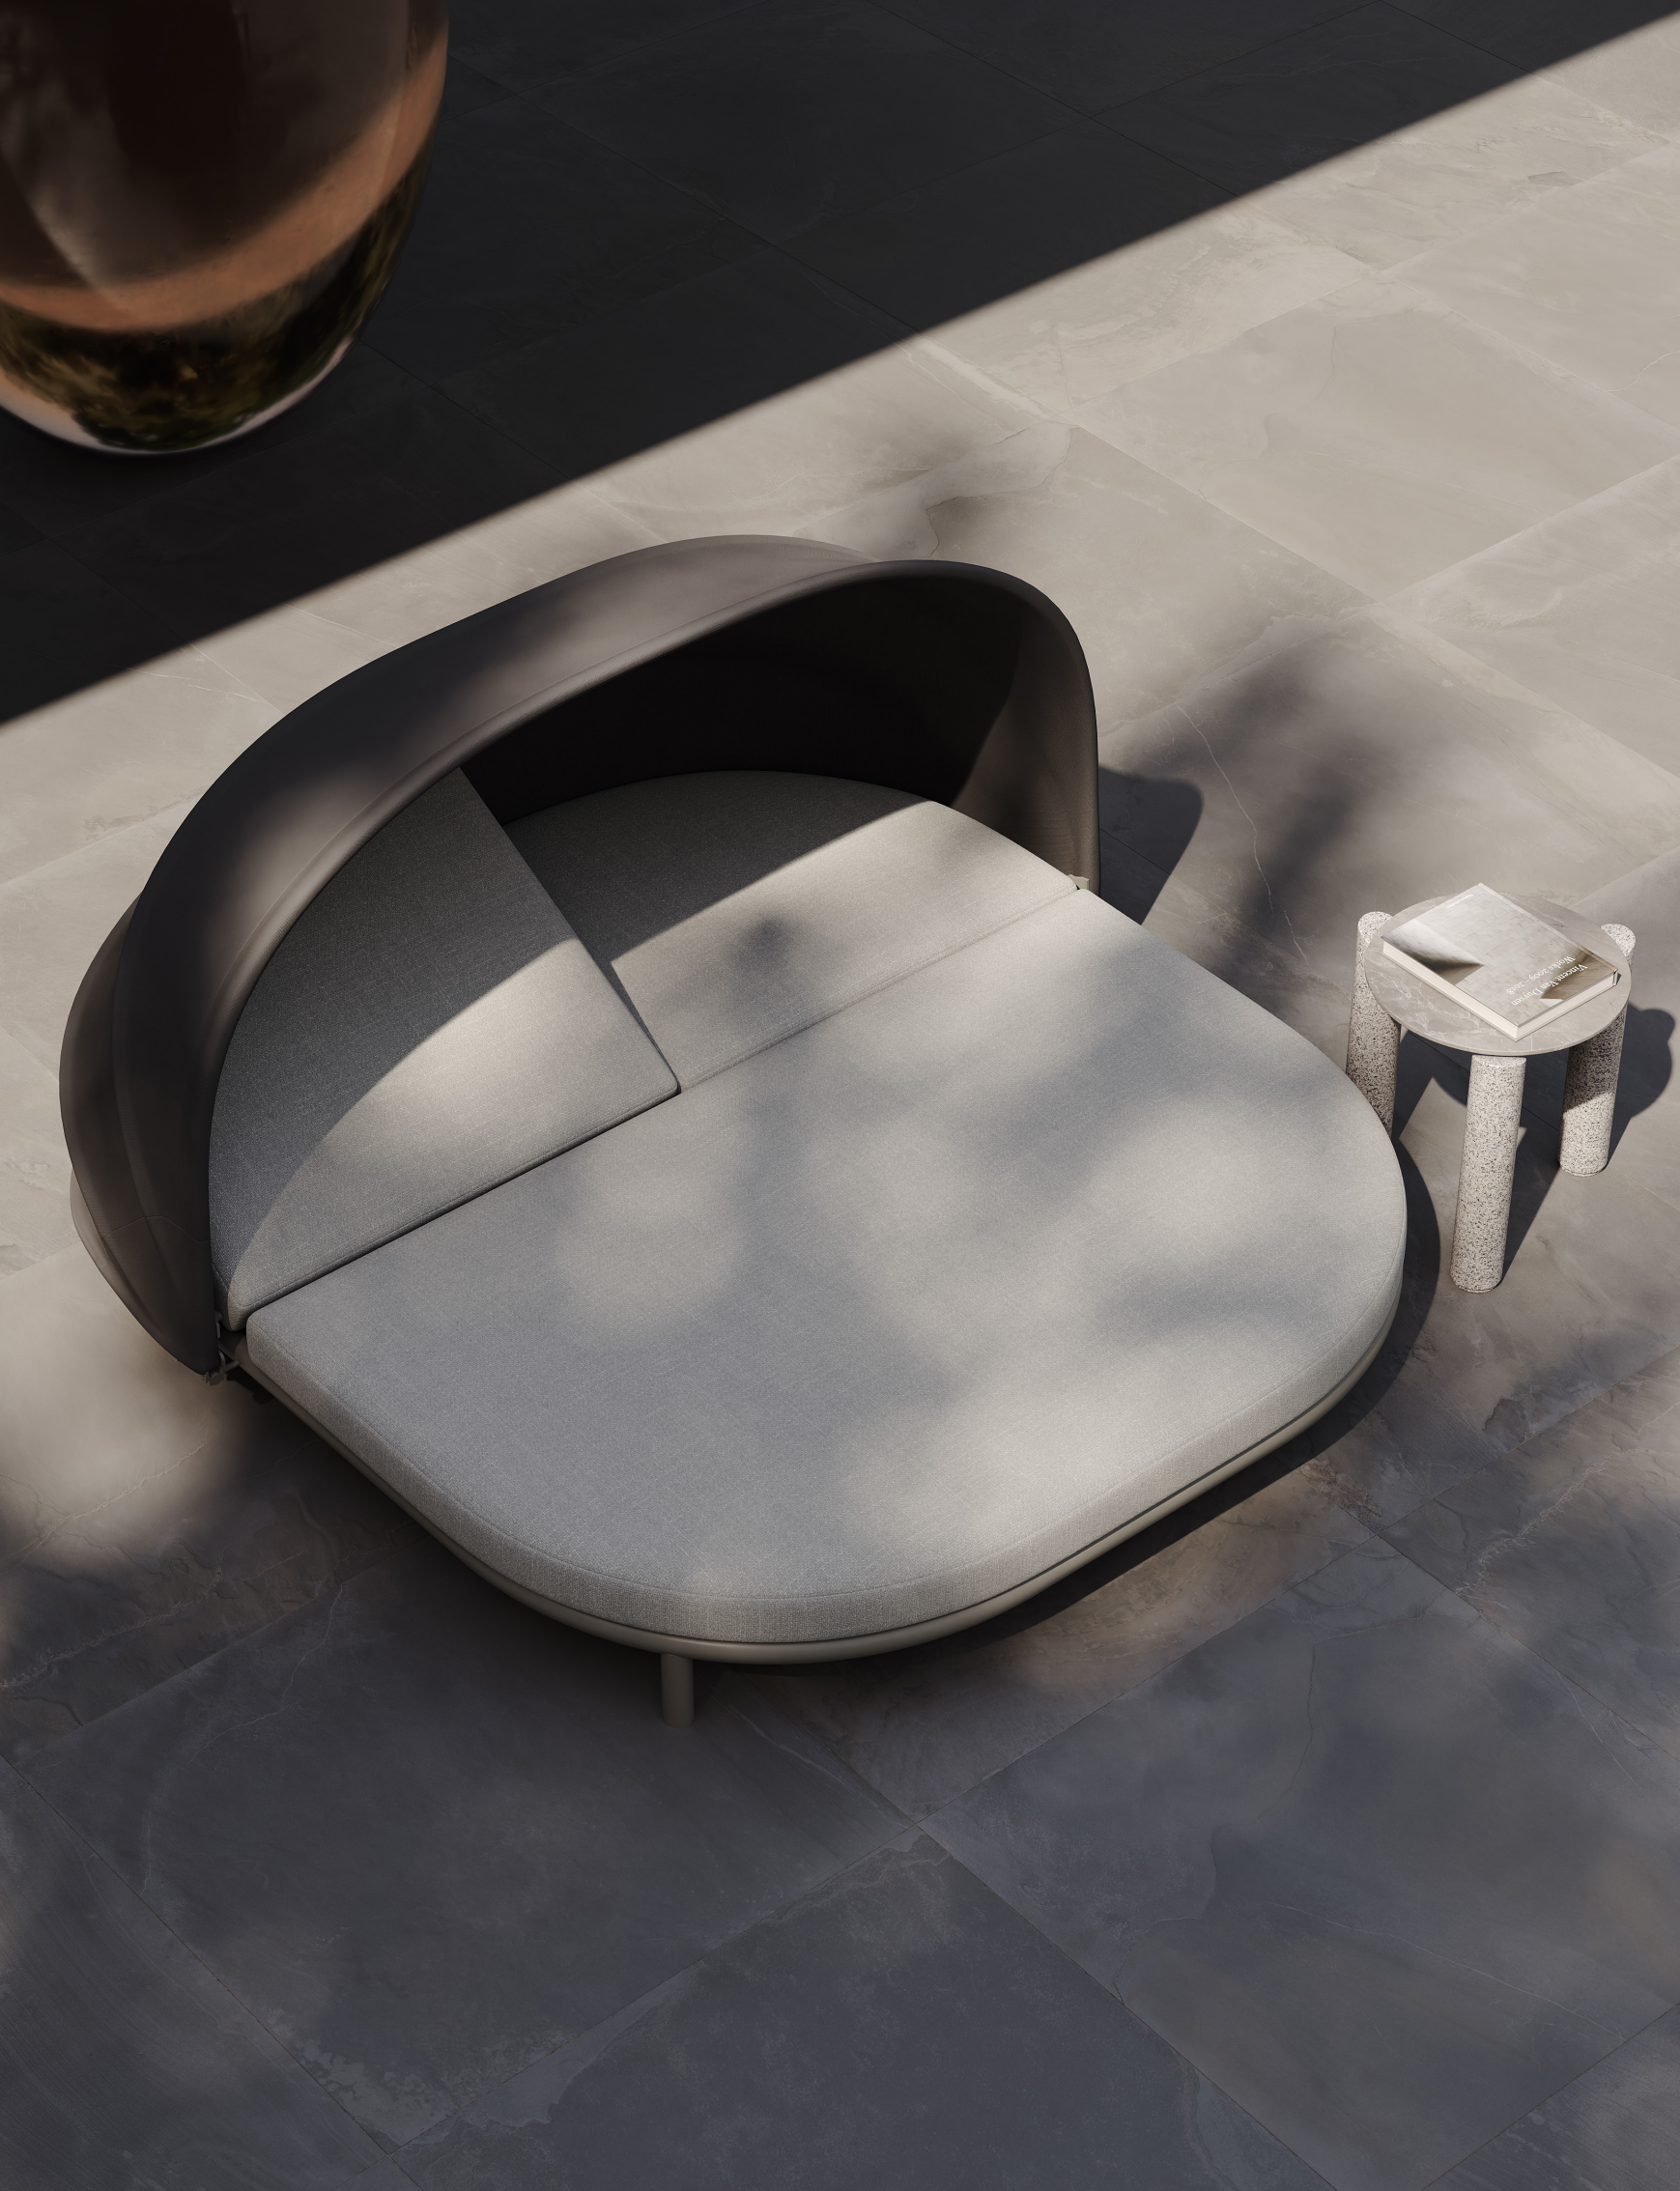

PRODUCT SHEET

LORVAIN COLLECTION

DAYBED

LUALDI MERALDI STUDIO

snoc

LORVAIN

DAYBED

The Lorvain Collection is defined by robust clarity, expressed through contours shaped with pure com-posure. Strong aluminium profiles and calm, confident lines give the pieces a grounded presence, while measured proportions keep the overall language refined and restrained.

The collection includes an armchair, a 2-seater, a 3-seater, a coffee table, a sun lounger, a daybed, forming a complete outdoor family with a consistent material attitude. The dining set continues this expression through the same structured aluminium framework, maintaining visual harmony across all typologies. Rope textures and colors were developed specifically for Lorvain, enriching the collection with subtle tactile nuance.

Balancing strength with simplicity, Lorvain offers a cohesive identity that feels durable, composed, and quietly elevated.

PRODUCT CODE

LOR-18-AL01-LUM512 - Silver
LOR-18-AL02-LUM006 - Nightfall

DIMENSIONS

Height: 35 cm | 13.7"
Width: 185 cm | 72.8"
Depth: 210 cm | 82.6"
Weight: 120 kg | 264.55 lbs

PRODUCT DETAILS

Produced from powder coated aluminum suitable for outdoor conditions.

ROBUST CLARITY ARISES FROM DEFINED CONTOURS AND A PRESENCE SHAPED BY PURE COMPOSURE