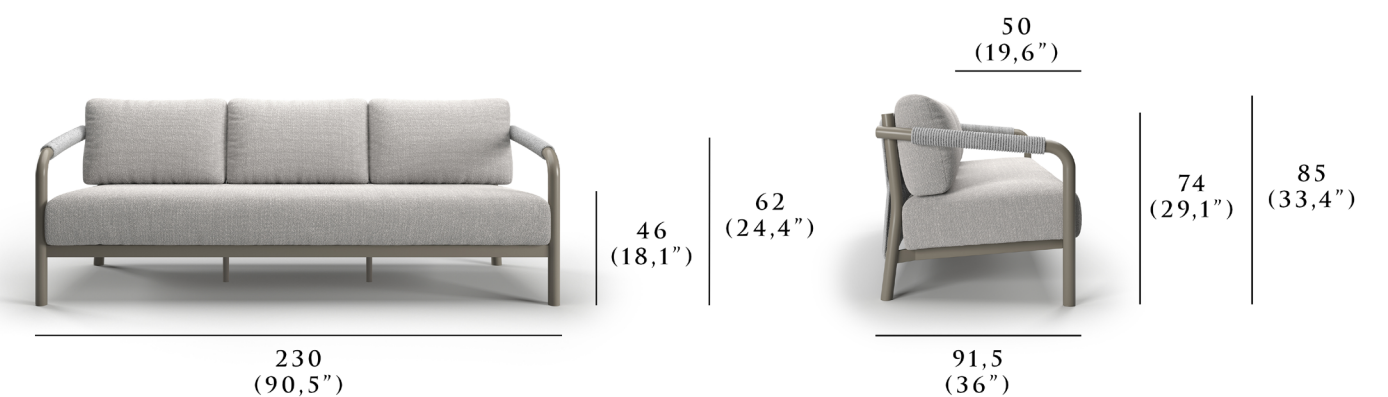

The collection includes an armchair, a 2-seater, a 3-seater, a coffee table, a sun lounger, a daybed, forming a complete outdoor family with a consistent material attitude. The dining set continues this expression through the same structured aluminium framework, maintaining visual harmony across all typologies. Rope textures and colors were developed specifically for Lorvain, enriching the collection with subtle tactile nuance.

Balancing strength with simplicity, Lorvain offers a cohesive identity that feels durable, composed, and quietly elevated.

PRODUCT CODE

LOR-03-AL01-RC08-LUM512 - Silver
LOR-03-AL02-RC09-LUM006 - Nightfall

PRODUCT DETAILS

Produced from rope and powder coated aluminum suitable for outdoor conditions.

DIMENSIONS

Height:	62 cm 24.4"
Width:	230 cm 90.5"
Depth:	91.5 cm 36"
Seat Height:	46 cm 18.1"
Seat Depth:	50 cm 19.6"
Armrest Height:	85 cm 33.4"
Weight:	95 kg 209.43 lbs