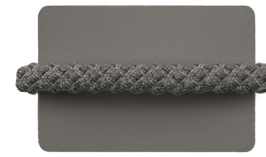

The collection includes an armchair, a 2-seater, a 3-seater, a coffee table, a sun lounger, a daybed, forming a complete outdoor family with a consistent material attitude. The dining set continues this expression through the same structured aluminium framework, maintaining visual harmony across all typologies. Rope textures and colors were developed specifically for Lorvain, enriching the collection with subtle tactile nuance.

PRODUCT DETAILS

Produced from rope and powder coated aluminum suitable for outdoor conditions.

DIMENSIONS

Height:	62 cm 24.4"
Width:	230 cm 90.5"
Depth:	91.5 cm 36"
Seat Height:	46 cm 18.1"
Seat Depth:	50 cm 19.6"
Armrest Height:	85 cm 33.4"
Weight:	95 kg 209.43 lbs

ROBUST CLARITY ARISES FROM DEFINED CONTOURS AND A PRESENCE SHAPED BY PURE COMPOSURE

STRUCTURE

ALUMINUM SILVER

ALUMINUM NIGHTFALL

FABRIC OPTIONS

LUM254

LUM255

LUM492