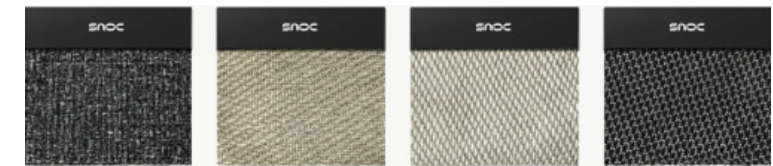

PRODUCT SHEET

LORVAIN COLLECTION

3 SEATER SOFA
LUALDI MERALDI STUDIO

SNOC

ROBUST CLARITY ARISES FROM DEFINED CONTOURS AND A PRESENCE SHAPED BY PURE COMPOSURE

STRUCTURE

ALUMINUM SILVER

ALUMINUM NIGHTFALL

FABRIC OPTIONS

LUM254

LUM255

LUM492

LUM512

LUM602

LUM701

LUM711

LUM801

LUM802

MAINTENANCE

Please visit snoc-eu.com for maintenance & care instructions.

Made from FSC certified teak wood and other controlled materials.

snoc