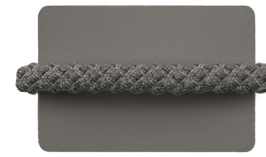

PRODUCT SHEET

LORVAIN COLLECTION

3 SEATER SOFA
LUALDI MERALDI STUDIO

SNOC

ROBUST CLARITY ARISES FROM DEFINED CONTOURS AND A PRESENCE SHAPED BY PURE COMPOSURE

STRUCTURE

ALUMINUM SILVER

ALUMINUM NIGHTFALL

FABRIC OPTIONS

LUM254

LUM255

LUM492

LUM512

LUM602

LUM701

LUM711