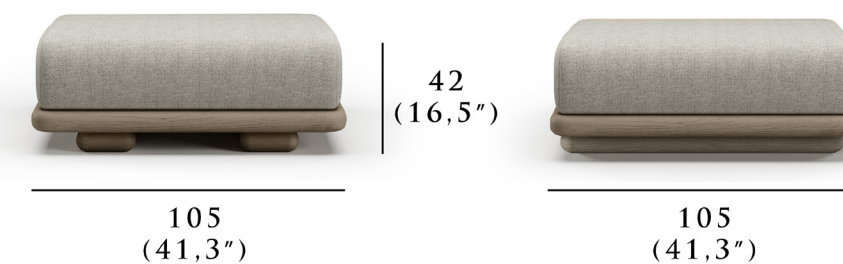

Crafted with a refined Ash and Natural teak wood frame, the collection's modularity invites creative configurations, seamlessly adapting to diverse environments. Upholstered in soft yet durable fabrics, the seating delivers tactile warmth that beautifully contrasts with the solid structure, creating a harmonious blend of softness and strength. The Caleo Collection offers an experience of serene elegance and tranquility, transforming any setting into a sophisticated retreat.

PRODUCT CODE

CAL-30-FSC001-SUN485 - Ash
CAL-30-FSC003-SUN482 - Natural

PRODUCT DETAILS

Produced from Forest Stewardship Council (FSC) certified teak wood suitable for outdoor conditions.

DIMENSIONS

Height:	42 cm 16.5"
Width:	105 cm 41.3"
Depth:	105 cm 41.3"
Seat Height:	42 cm 16.5"
Weight:	45 kg / 29.48 lbs

SEAMLESS BALANCE BETWEEN SOFTNESS IN FORM AND STRENGTH IN MATERIAL

STRUCTURE

NATURAL TEAK

ASH TEAK

FABRIC OPTIONS

LOP R03-140

LOP R019-140

LOP R018-140