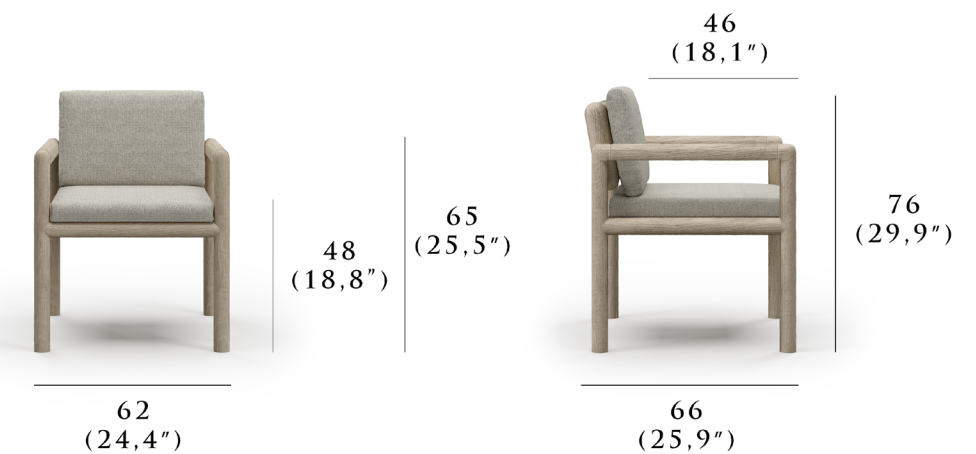

DIMENSIONS

Height:	76 cm 29.9 "
Width:	62 cm 24.4 "
Depth:	66 cm 25.9 "
Seat Height:	48 cm 18.8 "
Seat Depth:	46 cm 18.1 "
Armrest Height	65 cm 25.5 "
Weight:	35 kg 15.87lbs

STRUCTURE

NATURAL TEAK

ASH TEAK