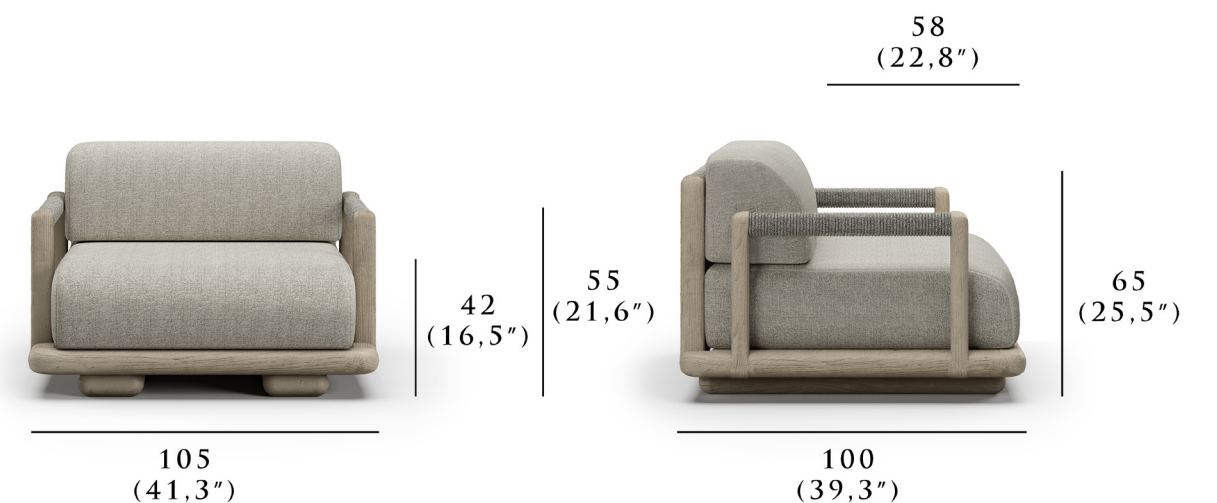

## DIMENSIONS

Height: 65 cm | 25.5"  
Width: 105 cm | 41.3"  
Depth: 100 cm | 39.3"  
Seat Height: 42 cm | 16.5"  
Seat Depth: 58 cm | 22.8"  
Armrest Height: 55 cm | 21.6"  
Weight: 80 kg / 176.36 lbs