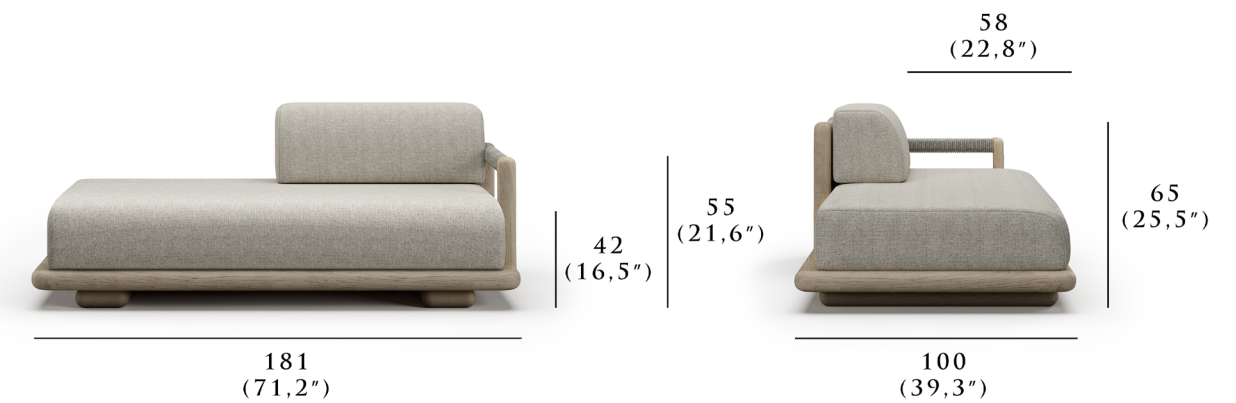

PRODUCT SHEET

CALEO COLLECTION

2 SEATER HALF BACKREST MODULE
STUDIO ROTOLO

SNOC

CALEO

2 SEATER HALF BACKREST MODULE

The Caleo Collection embodies understated luxury, blending contemporary form with timeless materials. Designed for outdoor living, this modular lounge set prioritizes comfort and adaptability, offering sleek, minimalist lines that define the space while maintaining flexibility.

Crafted with a refined Ash and Natural teak wood frame, the collection's modularity invites creative configurations, seamlessly adapting to diverse environments. Upholstered in soft yet durable fabrics, the seating delivers tactile warmth that beautifully contrasts with the solid structure, creating a harmonious blend of softness and strength. The Caleo Collection offers an experience of serene elegance and tranquility, transforming any setting into a sophisticated retreat.

DIMENSIONS

Height: 65 cm | 25.5"
 Width: 181 cm | 71.2"
 Depth: 100 cm | 39.3"
 Seat Height: 42 cm | 16.5"
 Seat Depth: 58 cm | 22.8"
 Weight: 120 kg / 264.55 lbs

STRUCTURE

NATURAL TEAK

ASH TEAK

FABRIC OPTIONS