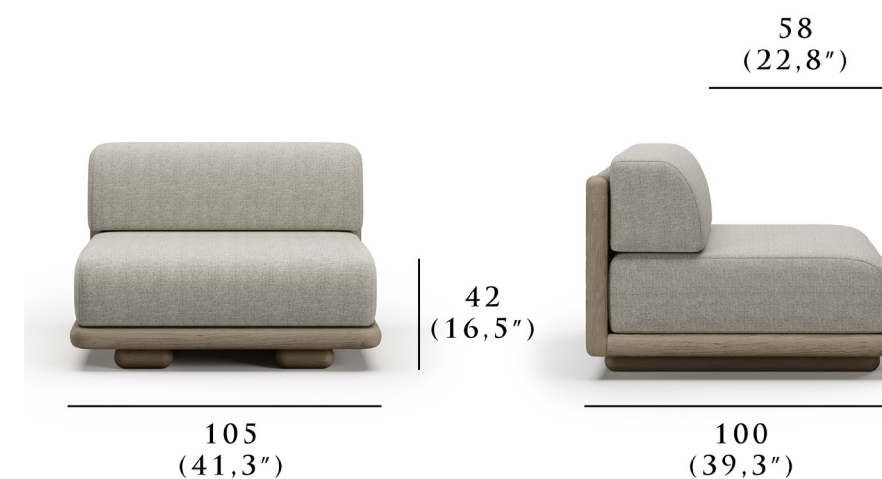

DIMENSIONS

Height: 65 cm | 25.5"
 Width: 105 cm | 41.3"
 Depth: 100 cm | 39.3"
 Seat Height: 42 cm | 16.5"
 Seat Depth: 58 cm | 22.8"
 Weight: 65 kg / 29.48 lbs

SEAMLESS BALANCE BETWEEN SOFTNESS IN FORM AND STRENGTH IN MATERIAL