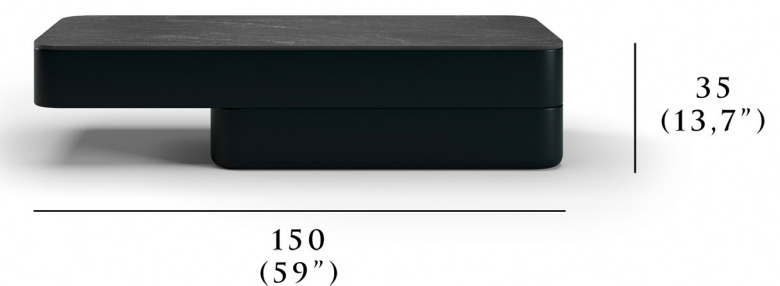

PRODUCT SHEET

ALVO
COLLECTION

CENTER COFFEE TABLE
STUDIO ROTOLO

SNOC

ALVO

CENTER COFFEE TABLE

The Alvo Collection brings a fresh material expression to SNOC's identity, combining bold aluminium profiles with warm teak details and natural woven textures. The lounge group consists of an armchair, a 2-seater, and a 3-seater, each shaped with clear geometry and a calm, contemporary character.

PRODUCT CODE

ALV-07-AL05-SS04 - Fern
ALV-07-AL03-SS05 - Bisque

DIMENSIONS

Height: 35 cm | 13.7"
Width: 150 cm | 59"
Weight: 60 kg | 132.27 lbs

PRODUCT DETAILS

Produced from sintered stone tabletop and powder coated aluminum suitable for outdoor conditions.