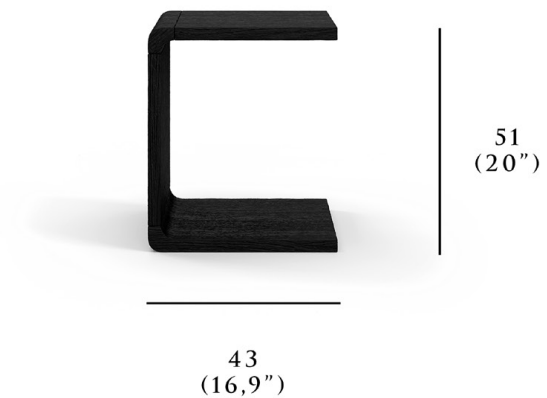

PRODUCT CODE

ALV-09-AL05 - Fern
ALV-09-AL03 - Bisque

DIMENSIONS

Height: 51 cm | 20"
Width: 43 cm | 16.9"
Weight: 5 kg | 11.02 lbs

PRODUCT DETAILS

Produced from powder coated aluminum suitable for outdoor conditions.