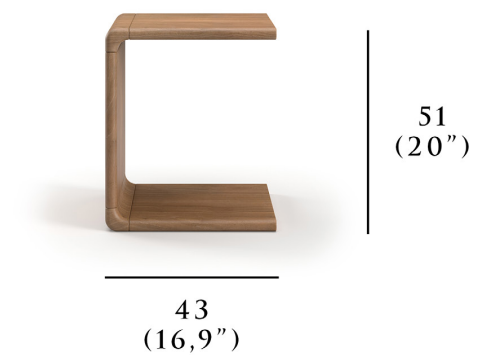

PRODUCT CODE

ALV-09-FSCB03 - Bisque
ALV-09-FSCB02 - Fern

DIMENSIONS

Height: 51 cm | 20"
Width: 43 cm | 16.9"
Weight: 5 kg | 11.02 lbs

PRODUCT DETAILS

Produced from Forest Stewardship Council (FSC) certified teak wood suitable for outdoor conditions.