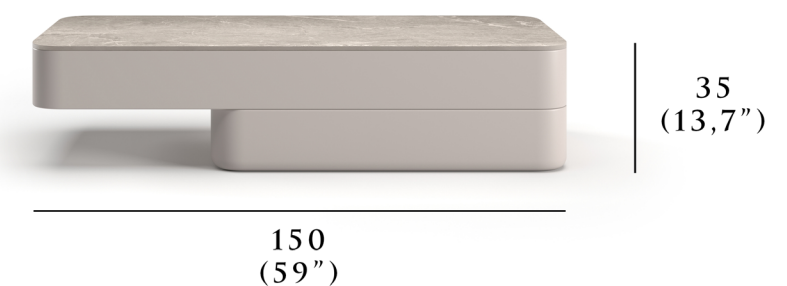

PRODUCT SHEET

ALVO COLLECTION

CENTER COFFEE TABLE
STUDIO ROTOLO

SNOC

ALVO

CENTER COFFEE TABLE

The Alvo Collection brings a fresh material expression to SNOC's identity, combining bold aluminium profiles with warm teak details and natural woven textures. The lounge group consists of an armchair, a 2-seater, and a 3-seater, each shaped with clear geometry and a calm, contemporary character.

PRODUCT CODE

ALV-07-AL05-SS04 - Fern
ALV-07-AL03-SS05 - Bisque

DIMENSIONS

Height: 35 cm | 13.7"
Width: 150 cm | 59"
Weight: 60 kg | 132.27 lbs

PRODUCT DETAILS

Produced from sintered stone tabletop and powder coated aluminum suitable for outdoor conditions.