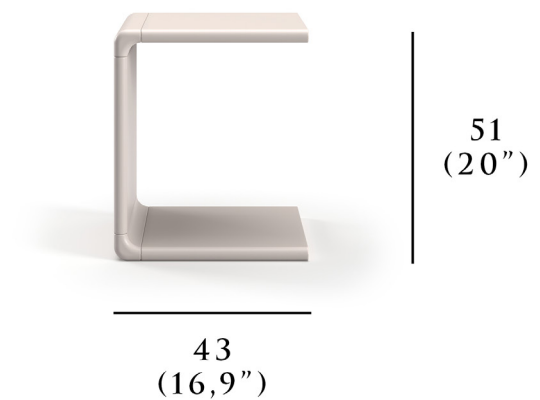

PRODUCT DETAILS

Produced from powder coated aluminum suitable for outdoor conditions.